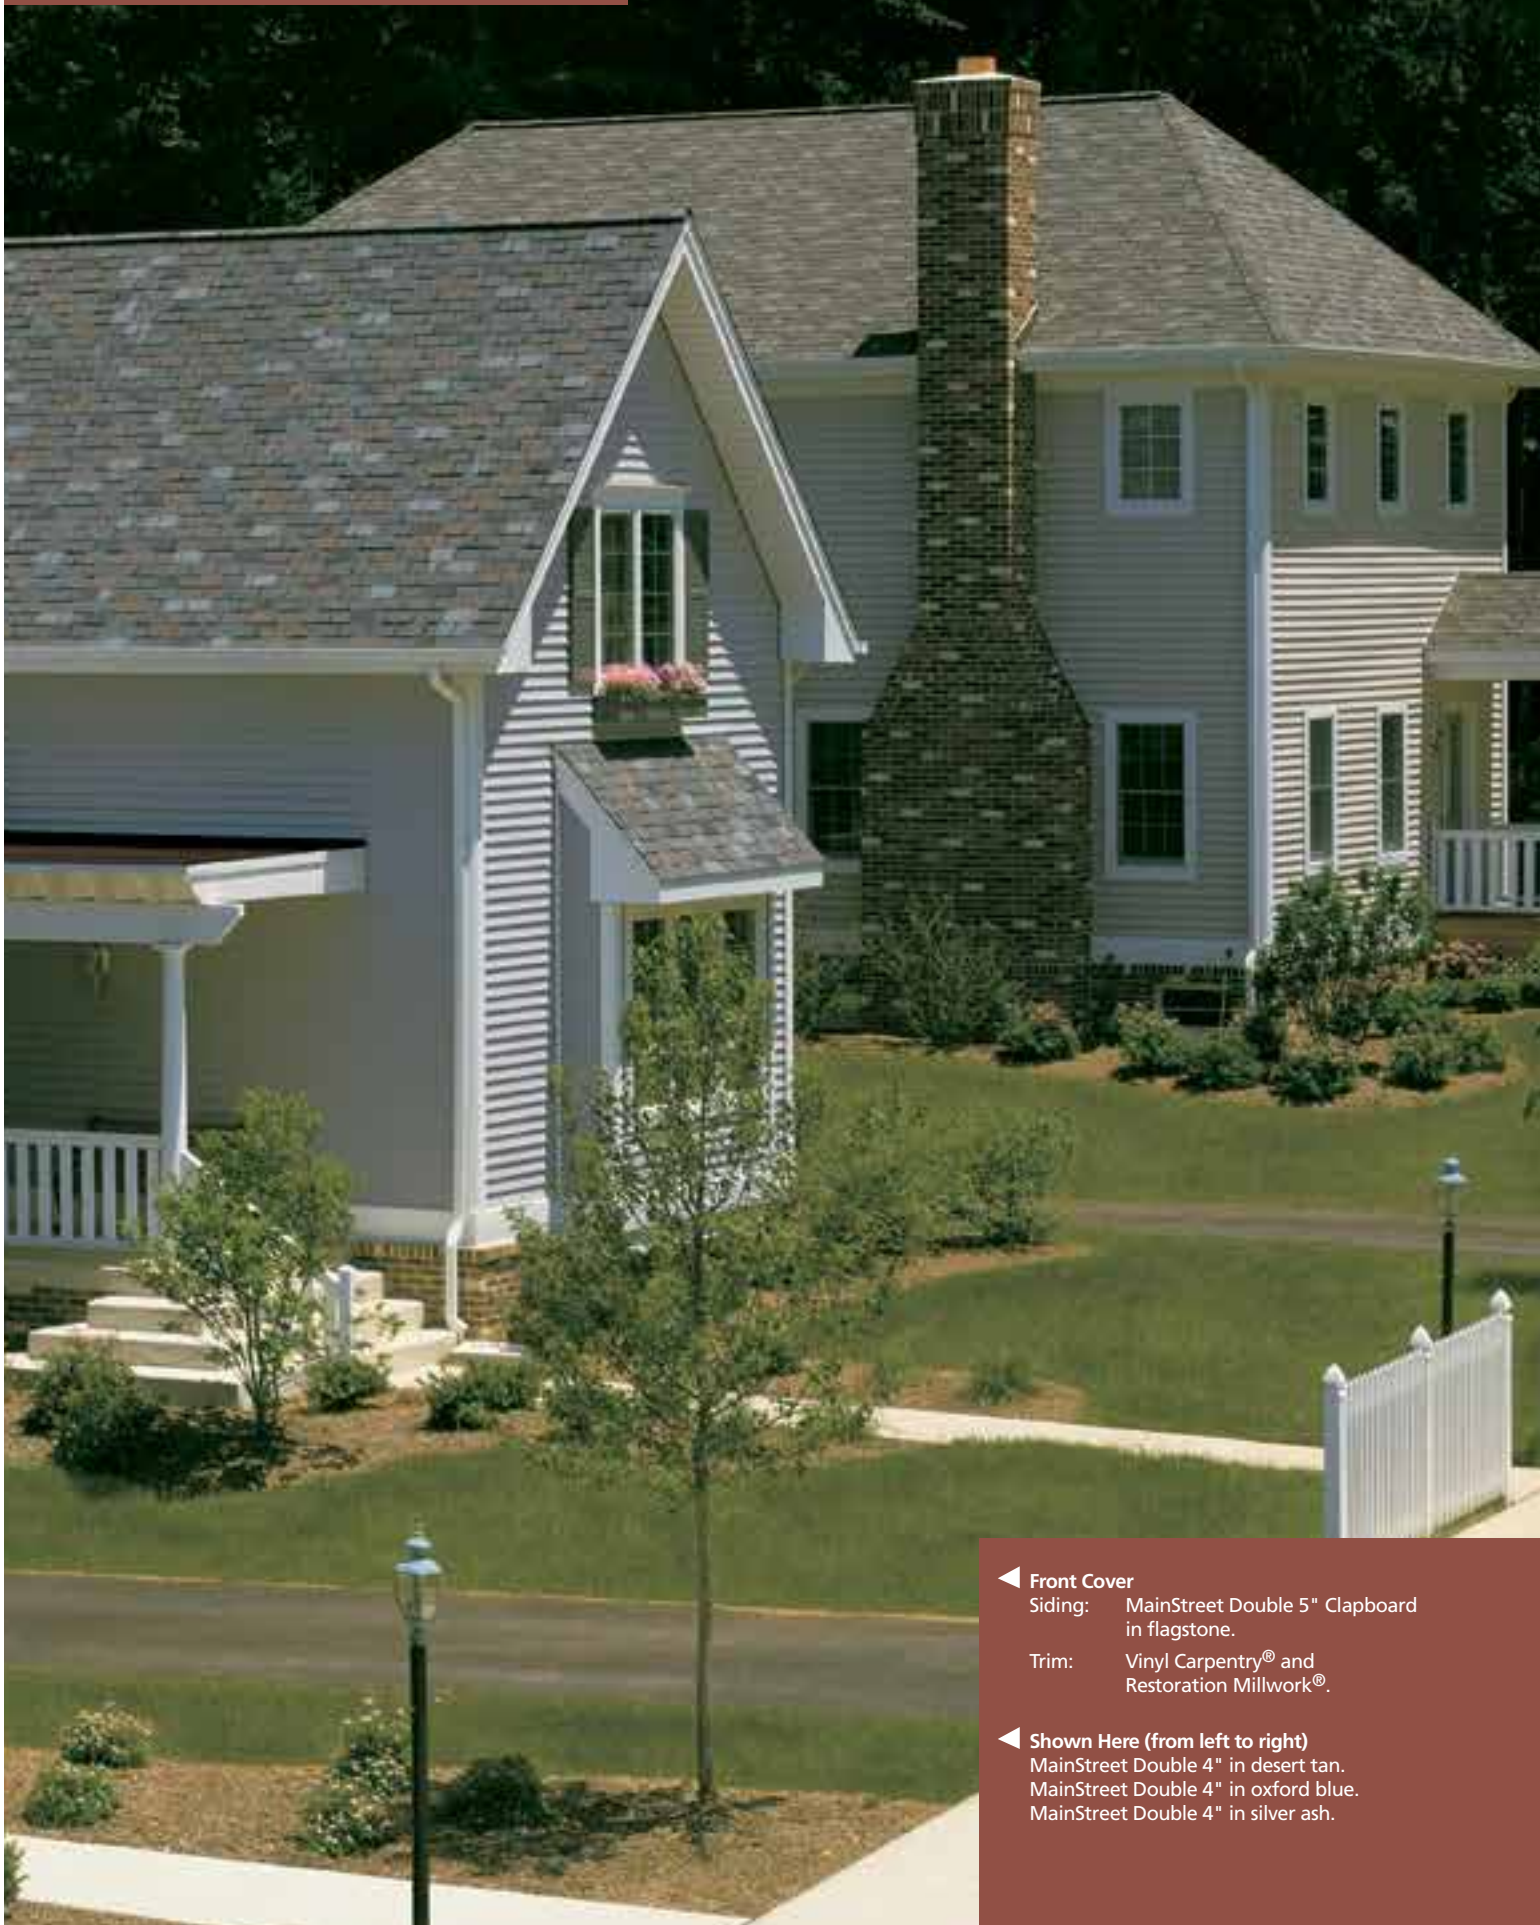

CertainTeed
MAINSTREETTM
Siding

1665 - 2015

CertainTeed
SAINT-GOBAIN

MainStreet siding offers consistent quality, good looks and is the ideal choice for homeowners looking for value with the benefits of a premium panel.

**FEATURE-RICH SIDING
WITH FLEXIBILITY
TO MEET ANY BUDGET**

MAINSTREET™

◀ **Front Cover**

Siding: MainStreet Double 5" Clapboard
in flagstone.

Trim: Vinyl Carpentry® and
Restoration Millwork®.

◀ **Shown Here (from left to right)**