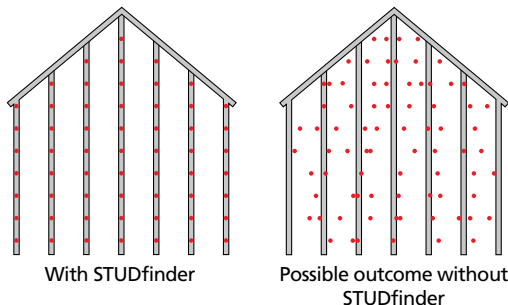

The angular locking leg creates a secure, snap-fit installation, allowing for necessary expansion and contraction.

The STUDfinder™ Installation System

STUDfinder combines precisely spaced nail slots with indicator letters, designed for accurate and secure installation.

STUDfinder for Accuracy

- Nail slots align with 16" on-center standards for stud spacing.
- Indicator letters help:
 - Determine location of studs
 - Ensure nails are positioned correctly
 - Ensure correct number of nails are used