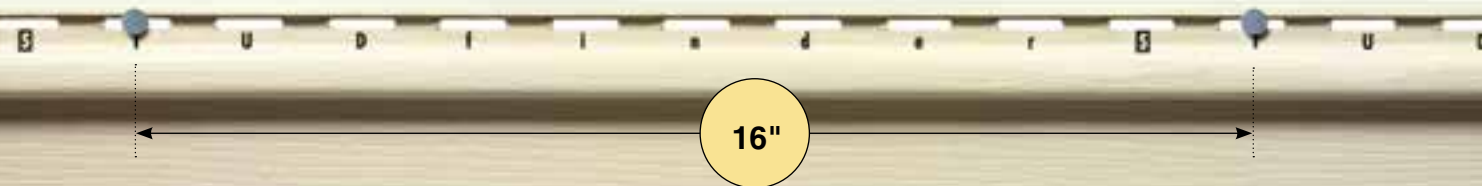

FEATURES

7 Product Styles, 24 Colors and 2 Finishes

Triple 3"
Brushed
Clapboard in
desert tan

Double 4"
Woodgrain
Clapboard in
cypress

Double 5"
Woodgrain
Clapboard in
silver ash

Double 4"
Woodgrain
Dutchlap in
snow

RigidForm™ Technology

RigidForm 200 (rolled-over nail hem) technology stiffens siding for a straighter-on-the-wall appearance and has been tested* to withstand wind load pressures up to 200 mph.

* Wind load rating per VSI wind speed calculation guidelines.

DuraLock® features an oversized rigid tear-drop shape which is substantially larger than many competitors' locks, providing secure installation.

The angular locking leg creates a secure, snap-fit installation, allowing for necessary expansion and contraction.

The STUDfinder™ Installation System

STUDfinder combines precisely spaced nail slots with indicator letters, designed for accurate and secure installation.

STUDfinder for Accuracy

- Nail slots align with 16" on-center standards for stud spacing.
- Indicator letters help:
  - Determine location of studs
  - Ensure nails are positioned correctly
  - Ensure correct number of nails are used

STUDfinder for Security and Performance

- Nailing to studs provides a strong and secure connection.
- Protects against blow offs from under nailing.
- Protects against buckling from over nailing.
- Helps avoid nailing into hazardous items between studs like plumbing or wiring.

STUDfinder... because beauty and performance start with a quality installation.