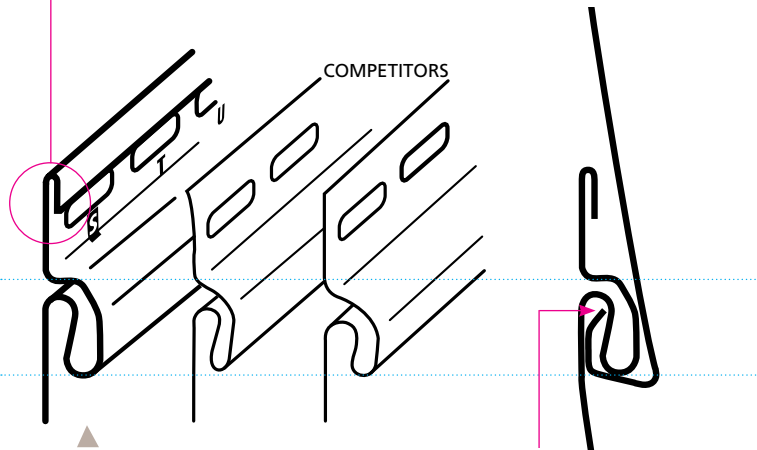

Double 5"
Woodgrain
Clapboard in
silver ash

Double 4"
Woodgrain
Dutchlap in
snow

RigidForm™ Technology

RigidForm 200 (rolled-over nail hem) technology stiffens siding for a straighter-on-the-wall appearance and has been tested* to withstand wind load pressures up to 200 mph.

* Wind load rating per VSI wind speed calculation guidelines.

DuraLock® features an oversized rigid tear-drop shape which is substantially larger than many competitors' locks, providing secure installation.

The angular locking leg creates a secure, snap-fit installation, allowing for necessary expansion and contraction.

The STUDfinder™ Installation System

STUDfinder combines precisely spaced nail slots with indicator letters, designed for accurate and secure installation.