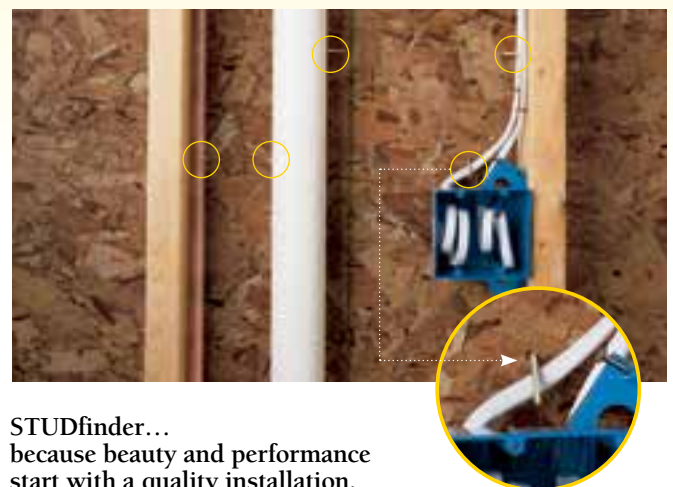

The angular locking leg creates a secure, snap-fit installation, allowing for necessary expansion and contraction.

The STUDfinder™ Installation System

STUDfinder combines precisely spaced nail slots with indicator letters, designed for accurate and secure installation.

STUDfinder for Security and Performance

- Nailing to studs provides a strong and secure connection.
- Protects against blow offs from under nailing.
- Protects against buckling from over nailing.
- Helps avoid nailing into hazardous items between studs like plumbing or wiring.